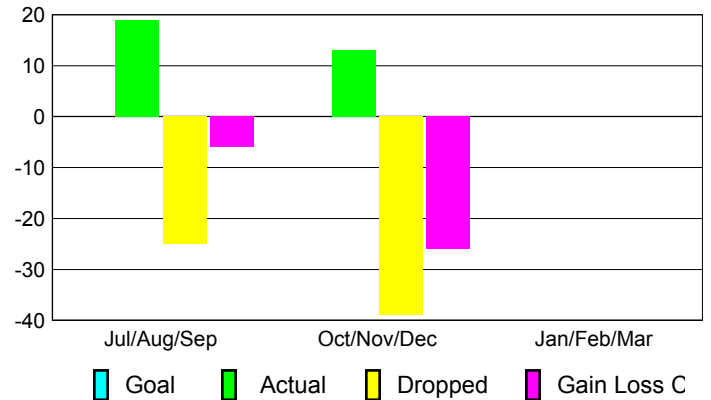

Membership Results 2012-2013

Goal, New, Dropped, Gain/Loss

Comparison of Membership Gain/Loss

Current Year Compared to the Previous Year