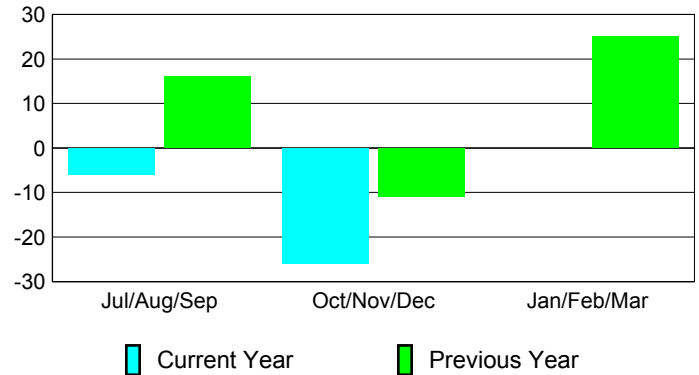

Club Results 2012-2013

Goal, New, Dropped, Gain/Loss

Comparison of Club Gain/Loss

Current Year Compared to the Previous Year

YTD Status Quo Clubs 2012-2013

Status Quo Clubs Compared to Status Quo Members

MEMBERSHIP

Membership Results
2012-2013

Membership
2011-2012

Month	Net Memb Goal	Actual New Memb	Actual Dropped Memb	Gain/Loss of Memb	Gain/Loss of Memb
Jul/Aug/Sep		19	-25	-6	16
Oct/Nov/Dec		13	-39	-26	-11
Jan/Feb/Mar					25
Totals		32	-64	-32	30

Membership Results 2012-2013

Goal, New, Dropped, Gain/Loss

Comparison of Membership Gain/Loss

Current Year Compared to the Previous Year

Gender Comparison 2012-2013

Jul/Aug/Sep

Oct/Nov/Dec

Jan/Feb/Mar